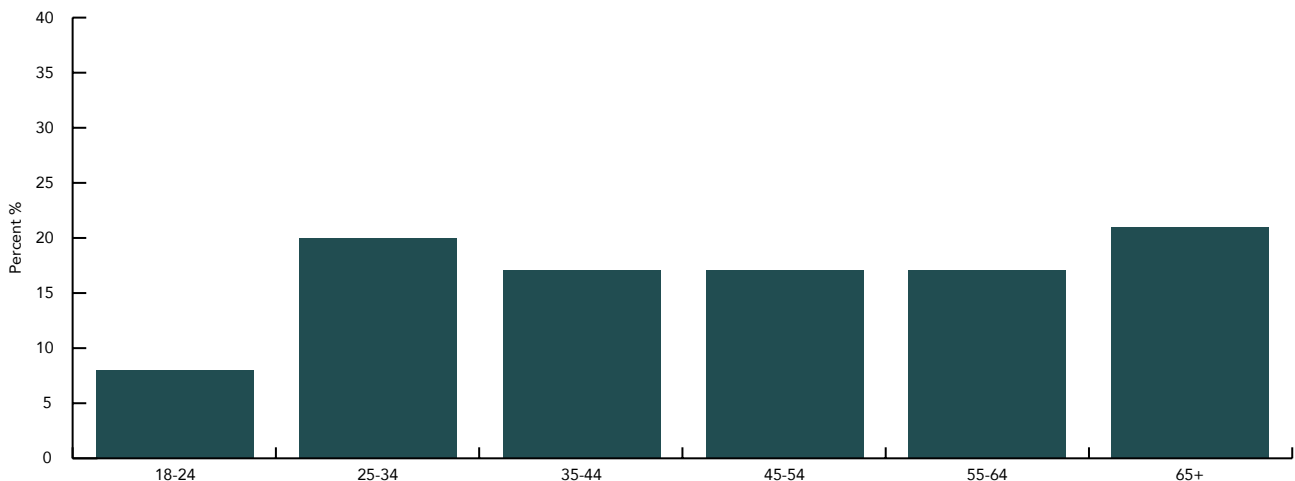

## Demographics

Male 77%

Female 23%

## Key metrics

Impressions

89981

Engagements

5516

## Age range